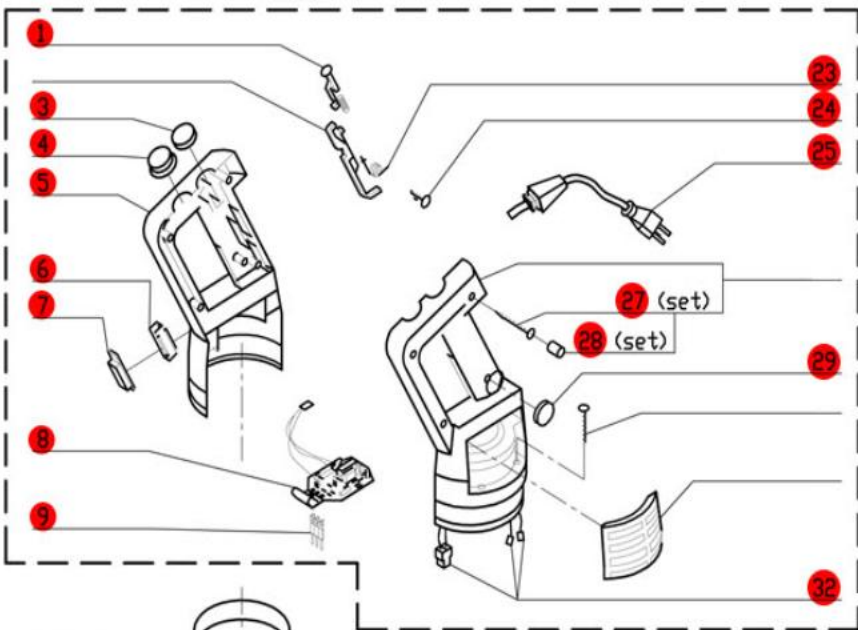

Variable Speed, 120 Volt, 1 Phase, 60Hz.,  
Up to 7900 RPM, 360 Watts, 3.0 Amp

All parts within dashed lines are shipped with replacement screw caps.

**Click on Red Dot  
OR  
Call us  
800-465-6060**